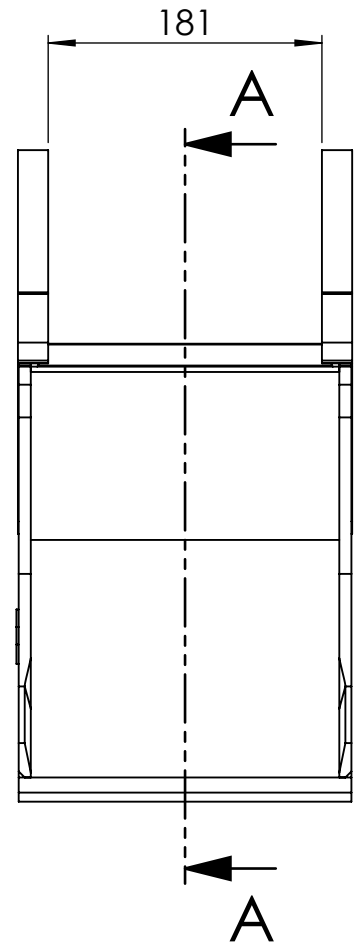

SECTION A-A

ATTACHMENT
SOLUTIONS

GP Equipment BV
Titaniumstraat 10
6031 TV Nederweert
+31 (0)495-745680
Info@gp-equipment.com

DESCRIPTION: BBS10-220-CW05